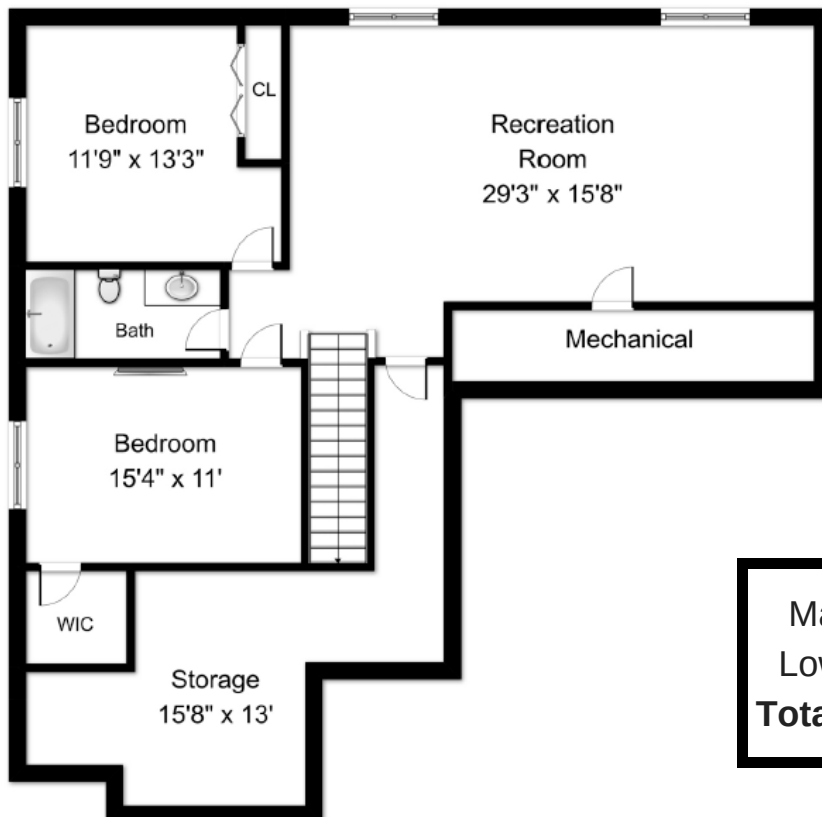

Main Level

Lower Level

Main Level Sq. Ft: 1454
 Lower Level Sq. Ft: 1042
Total Finished Sq Ft: 2496